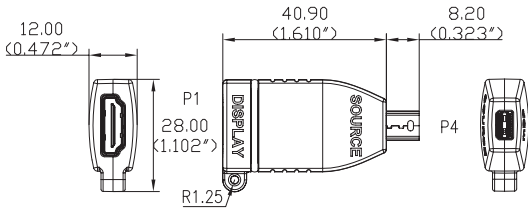

DATA SHEET

SPECIFICATIONS:

Retractable Universal Mount 4K HDMI Adapter Ring with Colour Coded Mini DisplayPort, DisplayPort, and USB-C

C2G
A brand of **legrand**

Great King Street North
Birmingham, West Midlands B19 2LF
UK Phone (0)800 328 2916
EMEA Phone +44 (0)1952 677300
www.c2g.com/uk

Follow Us