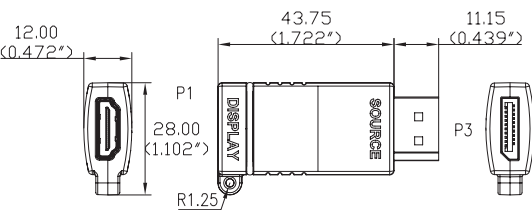

DATA SHEET

SPECIFICATIONS:

Retractable Universal Mount 4K HDMI Adapter Ring with Colour Coded Mini DisplayPort, DisplayPort, and USB-C

C2G
A brand of **legrand**

Great King Street North
Birmingham, West Midlands B19 2LF
UK Phone (0)800 328 2916
EMEA Phone +44 (0)1952 677300
www.c2g.com/uk

Follow Us