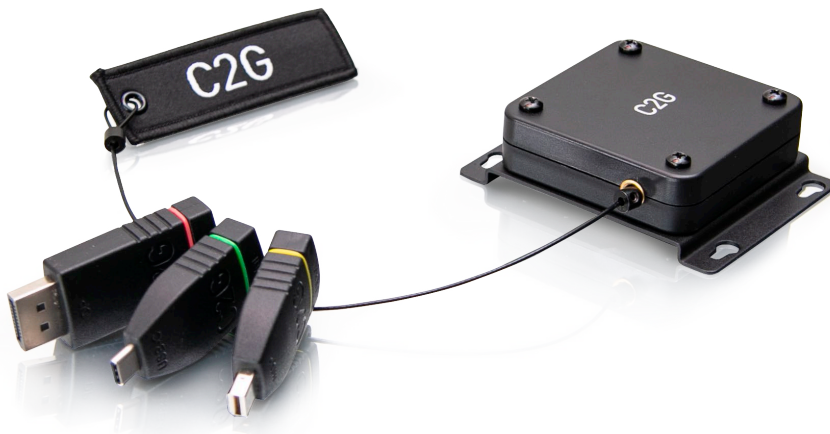

DATA SHEET

Retractable Universal Mount 4K HDMI® Adapter Ring with Colour Coded Mini DisplayPort™, DisplayPort, and USB-C®

Attach a Retractable Universal Mount with colour coded adapters to an HDMI cable to provide connectivity options for a meeting space display

OVERVIEW

The Patent Pending Retractable Universal Mount 4K HDMI Adapter Ring is the perfect addition to conference rooms, huddle spaces, lecture halls or classrooms to make sure that anyone can connect. The standard configuration includes the adapters to connect nearly any device to the in-room display, while supporting up to a 4K video resolution. Standard configuration includes HDMI to DisplayPort, Mini DisplayPort, or USB-C adapters to meet connectivity challenges.

Colour Coded Adapters: Each adapter is colour coded with a band that saves time and frustration by making it easy to quickly identify the adapter you need.

Integrated Pull Tab: Easily grab the adapters when you need them with the integrated Pull Tab that is also available to be customised to feature your company or organisation logo. Minimum order quantities apply to customised Pull Tabs.

Retractable Universal Mount: The Retractable Universal Mount attaches to any flat surface, like a table or lectern, providing mounting flexibility to best fit your environment. The retractor extends out to 4.9ft, ensuring that the adapters are always within reach when needed, and the retractor is tested to over 20,000 extension cycles for a long service life.