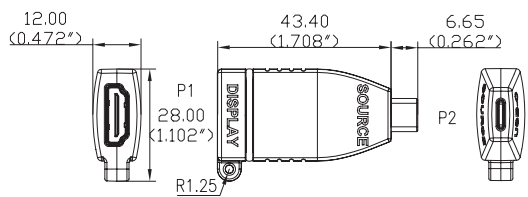

DATA SHEET

SPECIFICATIONS:

Retractable Universal Mount 4K HDMI Adapter Ring with Colour Coded Mini DisplayPort, DisplayPort, and USB-C

C2G
A brand of **legrand**

Great King Street North
Birmingham, West Midlands B19 2LF
UK Phone (0)800 328 2916
EMEA Phone +44 (0)1952 677300
www.c2g.com/uk

Follow Us