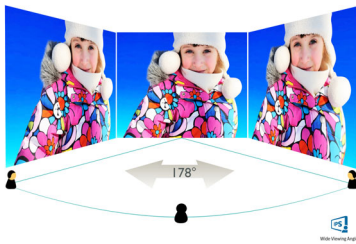

IPS technology

IPS displays use an advanced technology which gives you extra wide viewing angles of 178/178 degree, making it possible to view the display from almost any angle. Unlike standard TN panels, IPS displays gives you remarkably crisp images with vivid colors, making it ideal not only for Photos, movies and web browsing, but also for professional applications which demand color accuracy and consistent brightness at all times.