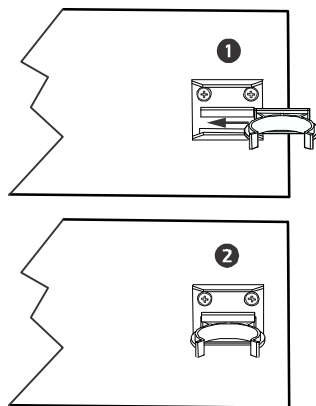

by Schneider Electric

NetShelter™ CX Plinth Surround Kit AR4603

INVENTORY

INSTALLATION

Customer support and warranty information is available at www.apc.com.