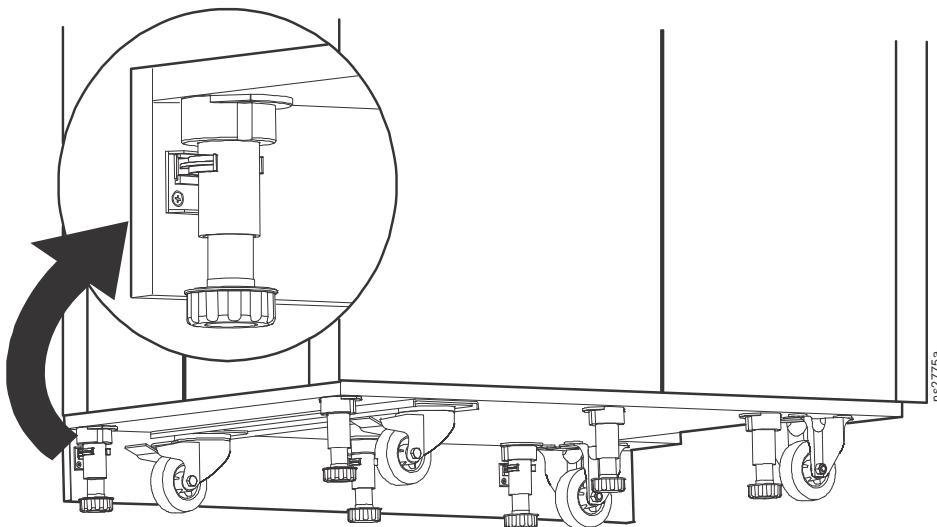

by Schneider Electric

NetShelter™ CX Plinth Surround Kit AR4603

INVENTORY

INSTALLATION

Customer support and warranty information is available at www.apc.com.