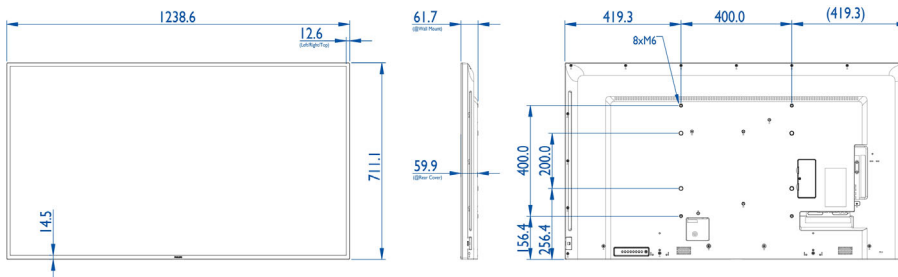

Convenience

- Memory: Internal memory access, 8GB eMMC
- Screen saving functions: Pixel Shift
- Energy saving functions: Smart Power
- Tiled Matrix: Up to 15 x 15
- Start-up: Wake up on LAN, Switch on delay, Switch on status
- Start-up window: enable / disable Philips logo
- Keyboard control: Lockable, Hidden
- Network controllable: RS232, RJ45, One Wire (HDMI-CEC)
- Signal Loop Through: RS232, IR Loophrough

Dimensions

- Bezel width: 12.6 (TLR) / 14.5 (B) mm
- Set dimensions (W x H x D): 1238.6 x 711.1 x 59.9 mm
- Set dimensions in inch (W x H x D): 48.76 x 28.0 x 2.36 inch
- VESA Mount: 400 x 400 mm, 400x200 mm, M6
- Product weight: 16.00 kg
- Product weight (lb): 35.27 lb

Operating conditions

- Temperature range (operation): 5 ~ 40 °C
- Temperature range (storage): -20 ~ 60 °C
- Relative humidity: 20 ~ 80 %
- MTBF: 50,000 hour(s)

Power

- Consumption (On mode): 141 W (EnergyStar 6.0 test method)
- Mains power: 100 ~ 240 VAC
- Standby power consumption: <0.5 W

Sound

- Built-in speakers: 2 x 10W RMS

Multimedia Applications

- USB Playback Video: 3G2, 3GP, ASF, ASX, AVI, DAT, DivX, F4V, FLV, M2TS, M4V, MK3D, MKV, MOV, MP4, MPE, MPEG, MPG, MTS, QT, TRP, TS, TTS, VOB, WEBM, WMV, Xvid
- USB Playback Picture: BMP, GIF, JPEG, JPG
- USB Playback Audio: AAC, AC3, AIF, AIFF, AMR, EC3, M4A, MP3, OGA, OGG, WAV, WMA

Issue date 2016-09-03

Version: 1.1.1

12 NC: 8670 001 22322
EAN: 87 12581 73032 1

© 2016 Koninklijke Philips N.V.
All Rights reserved.

Specifications are subject to change without notice.
Trademarks are the property of Koninklijke Philips N.V.
or their respective owners.

www.philips.com